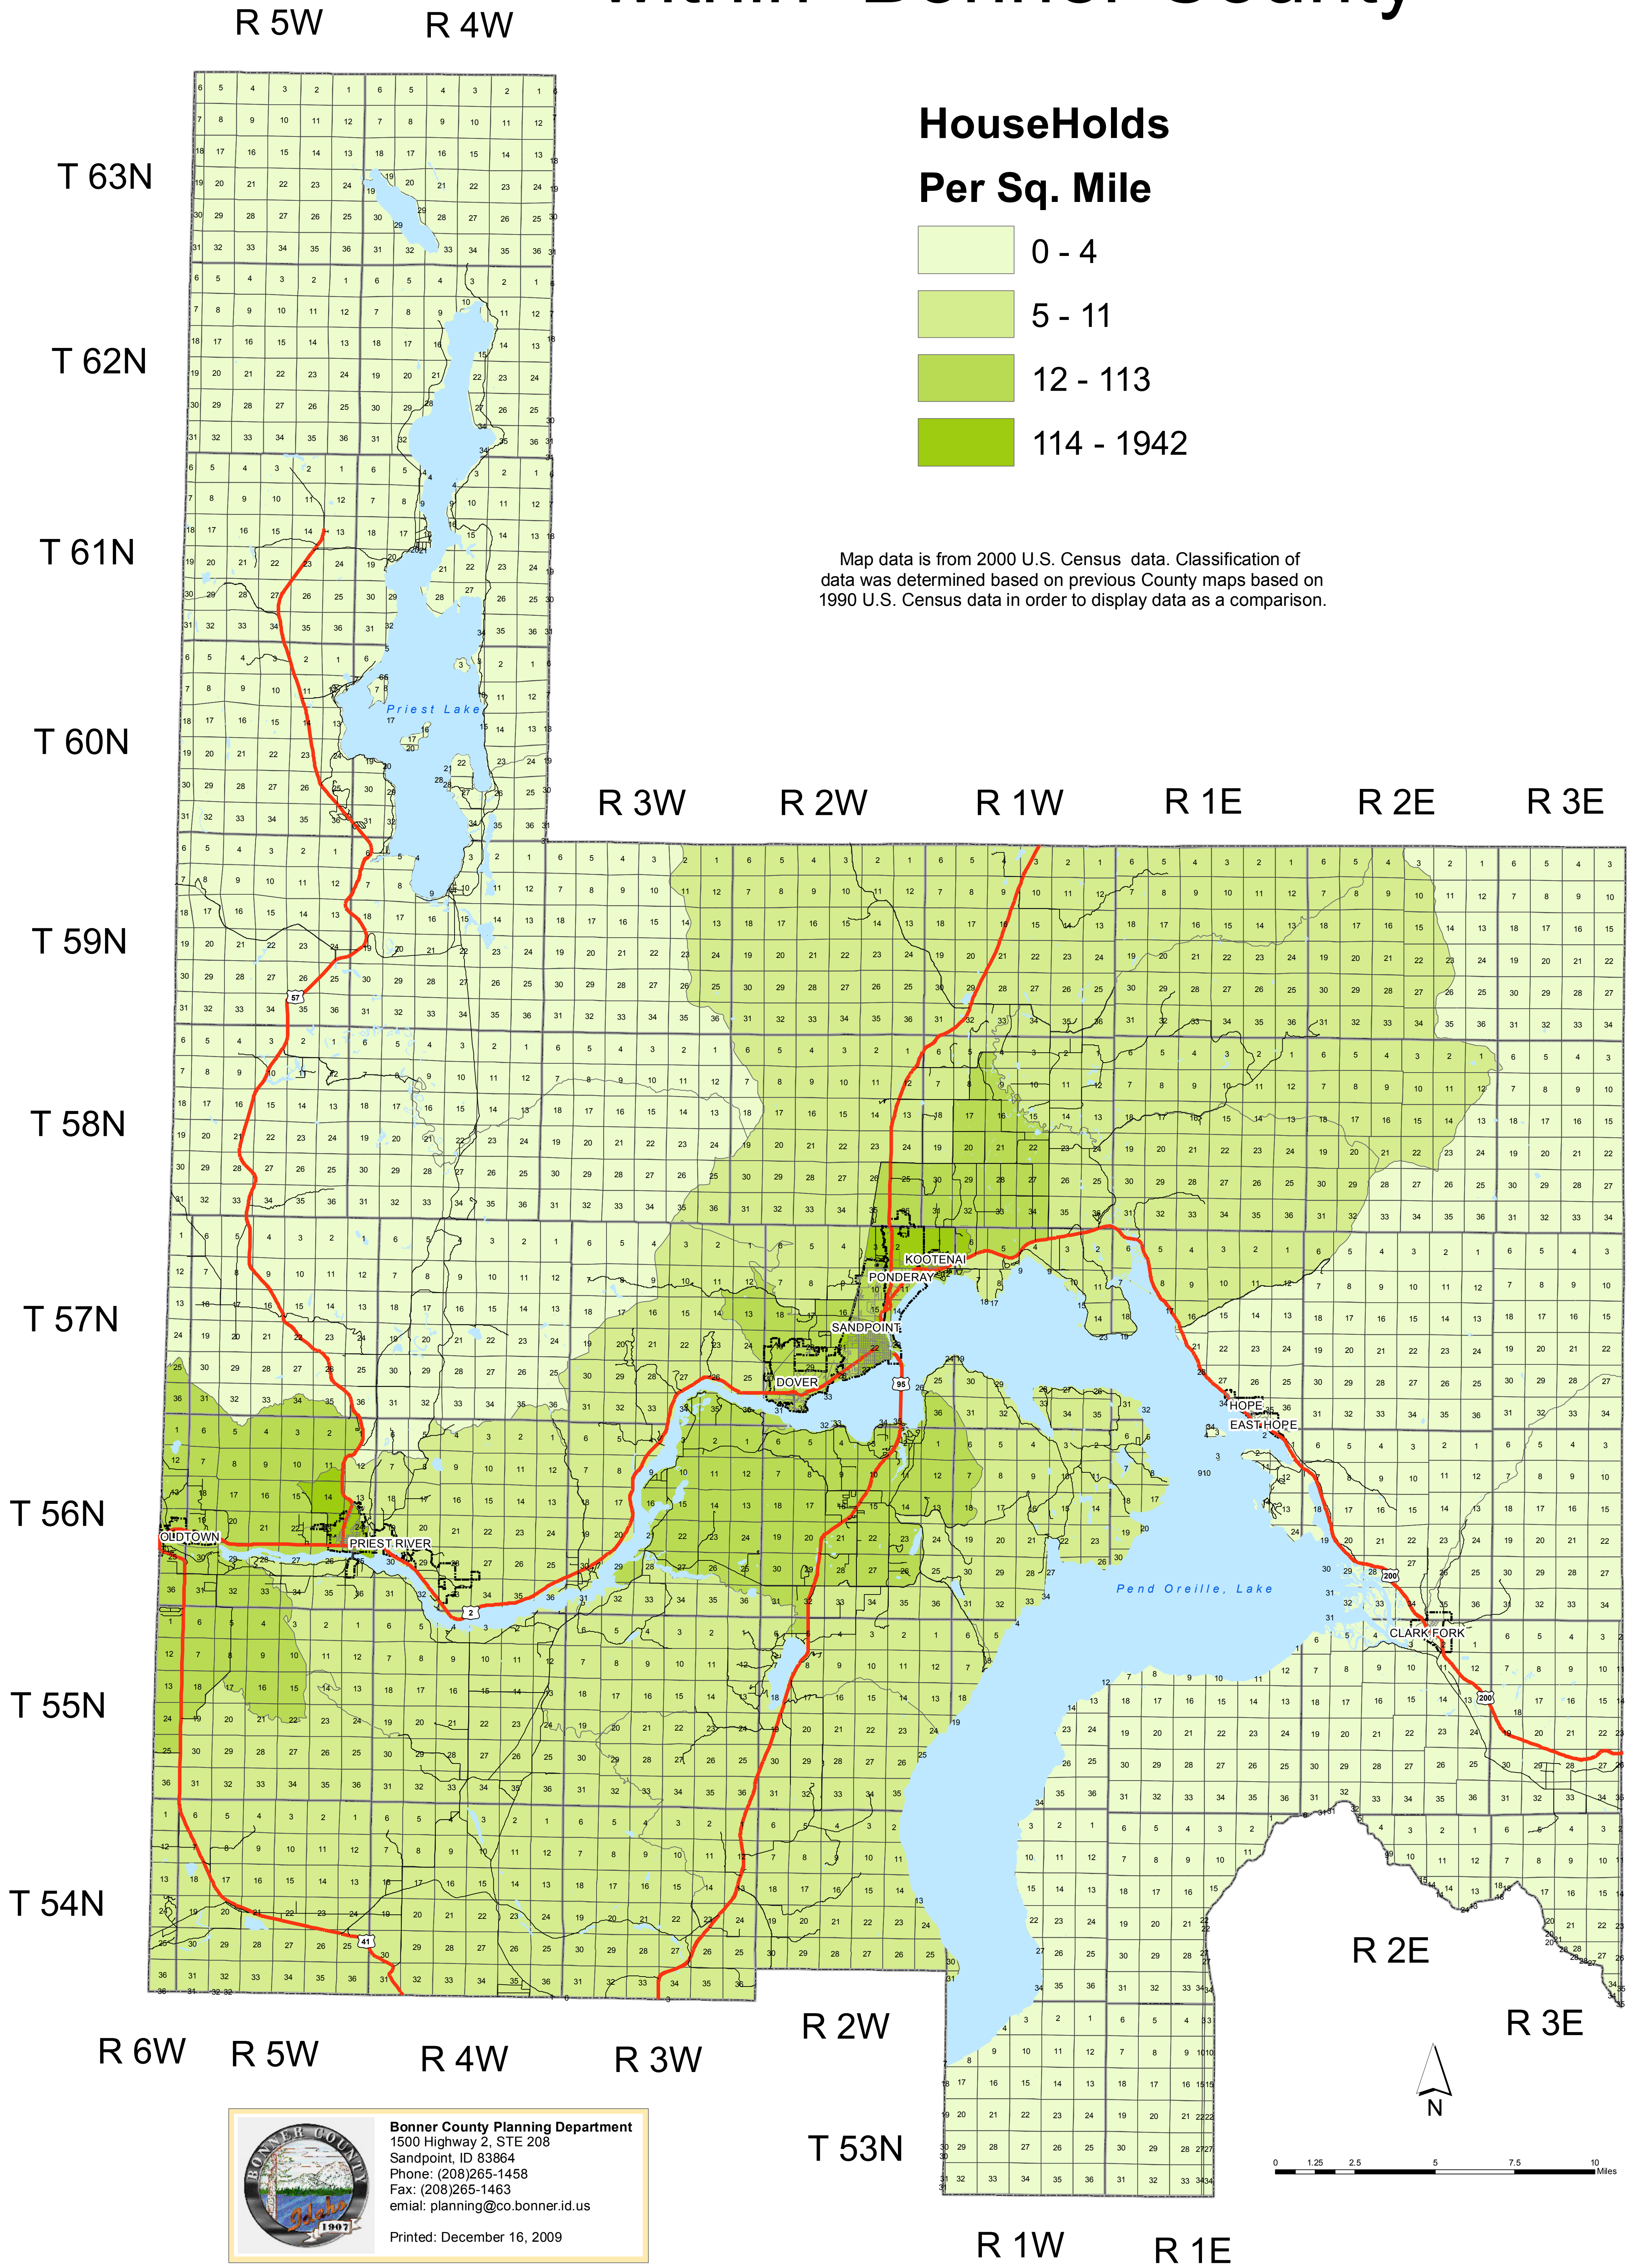

Distribution of Households within Bonner County

Bonner County Planning Department
 1500 Highway 2, STE 208
 Sandpoint, ID 83864
 Phone: (208)265-1458
 Fax: (208)265-1463
 Email: planning@co.bonner.id.us
 Printed: December 16, 2009