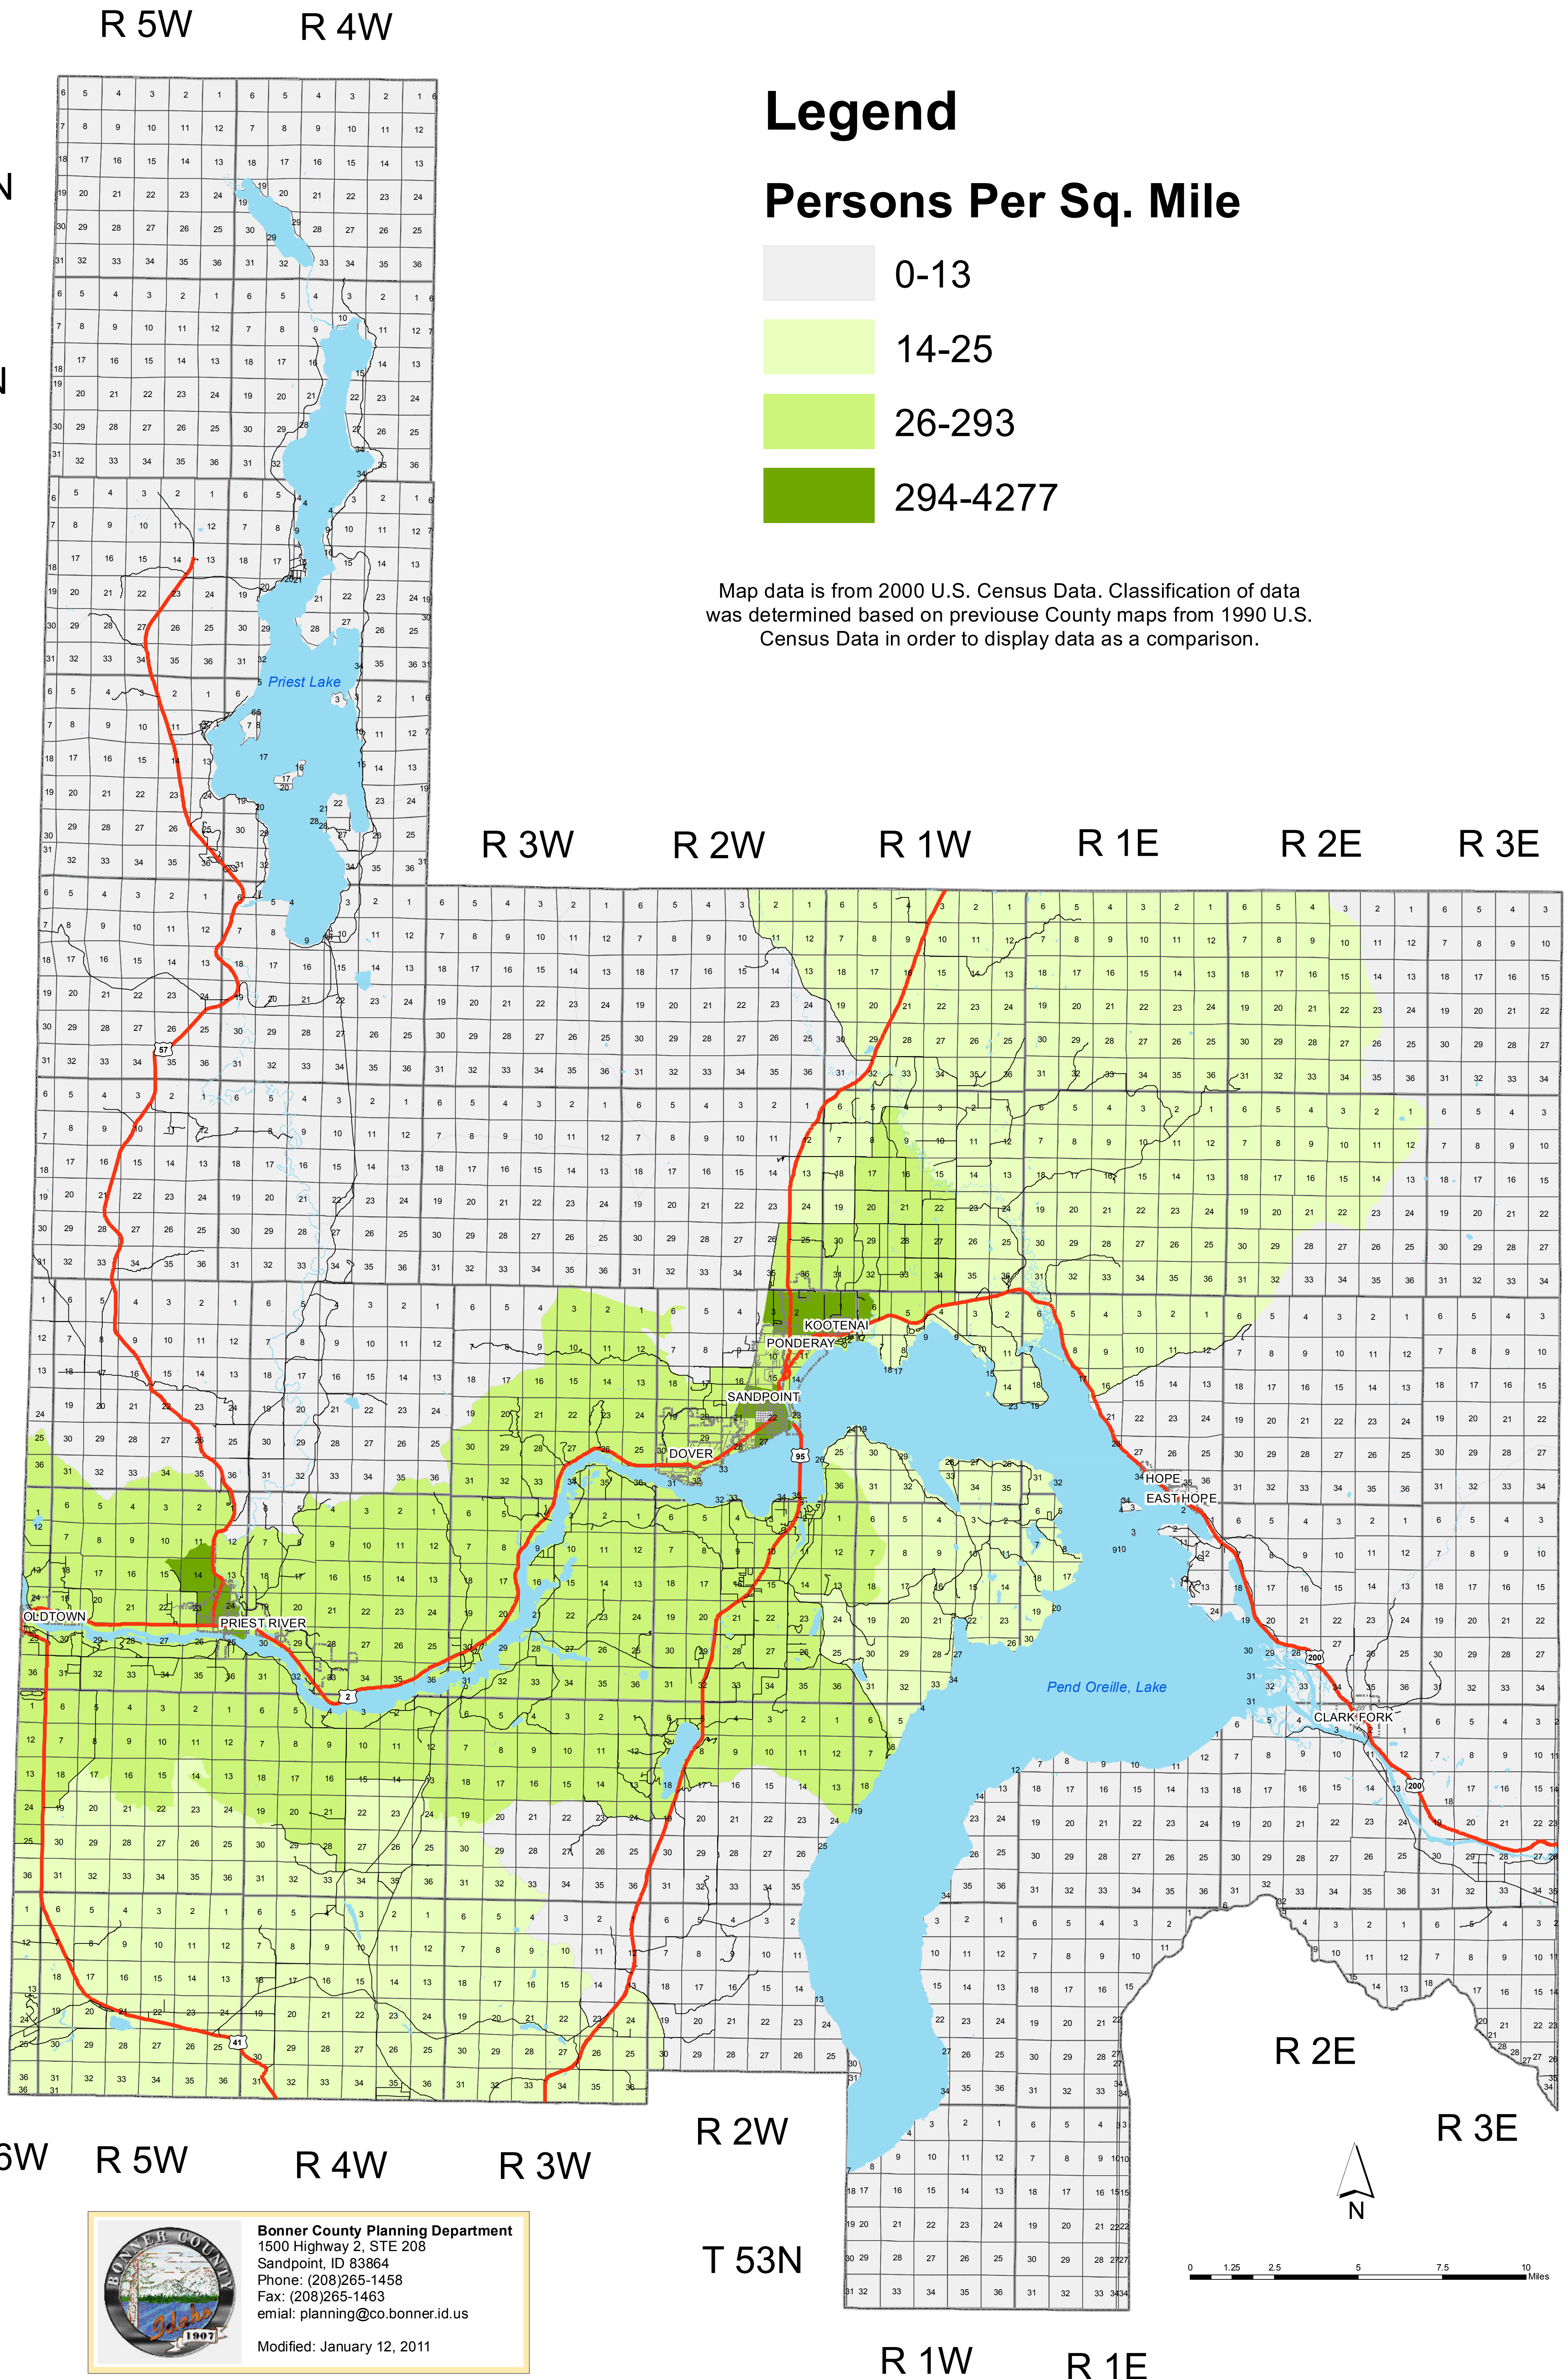

# Population Density in Bonner County

## Legend

### Persons Per Sq. Mile

- 0-13
- 14-25
- 26-293
- 294-4277

Map data is from 2000 U.S. Census Data. Classification of data was determined based on previous County maps from 1990 U.S. Census Data in order to display data as a comparison.